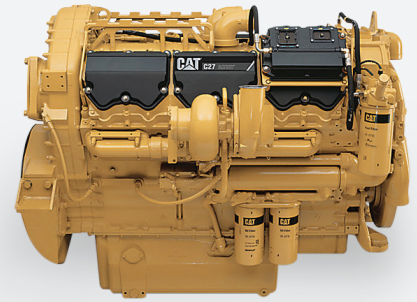

Engine Repair Options

Level 1

Minor Repair at Site

Job Scope:

- Replace piston rings
- Replace connecting rod bearing
- Repair water pump
- Repair turbocharger
- Replace cylinder head gasket kit
- Repair fan drive pulley
- Repair / replace belts and belt tensioner
- Adjust valve clearance
- Perform PM 500 service

Level 2

Major Repair at Workshop

Job Scope:

- Perform level 1 repairs
- Replace crank shaft bearings & thrust washer
- Replace crankshaft seals
- Replace cam shaft bearings
- Repair cylinder head
- Replace cylinder piston & liner
- Replace connecting rod bolts
- Repair / replace lube oil pump
- Replace timing gear bearings
- Clean after cooler and oil cooler
- Repair air compressor, if fitted
- Load testing
- Painting

Level 3 & 4

Gmmco Exchange & Cat® New Engine

Job Scope (Level 3):

- Perform level 1 & 2 repairs
- Replace injectors
- Replace fuel pump
- Repair / replace turbocharger cartridge
- Repair starter motor & alternator
- Inspect & replace sensors

Job Scope (Level 4):

- Replace with new Cat engine

TRUSTED COMPANION FOR YOUR SUCCESS

Gmmco Limited

CK Birla Group

No 6, G.S.T. Road, St. Thomas Mount, Chennai - 600 016.

Toll-Free No: 1800 425 2546 | E-mail: sales@gmmcoindia.com | Web: www.gmmco.in

Gmmco

CAT