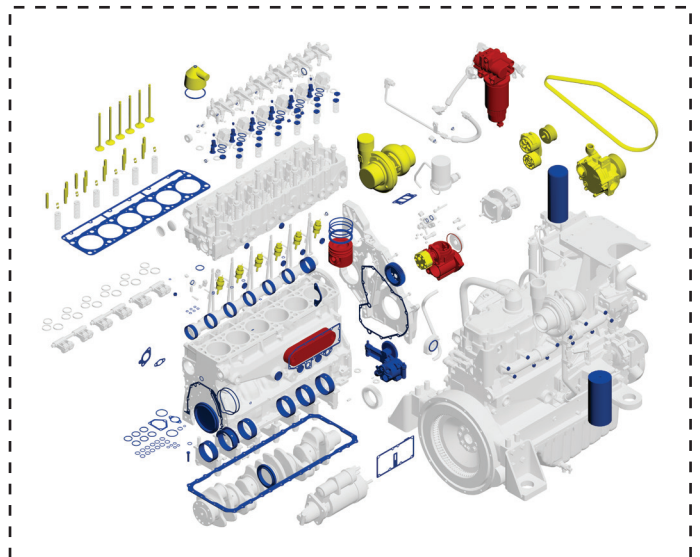

CAT® 773E OFF-HIGHWAY TRUCKS ENGINE REPAIR OPTIONS

LET'S DO THE WORK.™

WHY CHOOSE GMMCO FOR REPAIR OPTION

Every repair situation has its own unique set of challenges. Gmmco offers several options for repair components of your machine.

Timely identification of problem will help you to repair the component before failure. It will minimise your operating cost, improve productivity and profitability.

Our Caterpillar trained experts help you to do repair before failure and choose various options available for repair for saving time and money.

KEY BENEFITS

- Save repair cost 25% to 30%
- Reduced production loss
- Increased machine availability
- Composite warranty for repaired assembly

REPAIR INDICATORS

Engine requires immediate Diagnosis and Repair if below indications are observed

- Loss of power & not taking load
- High Engine oil consumption
- Abnormal schedule oil sample report